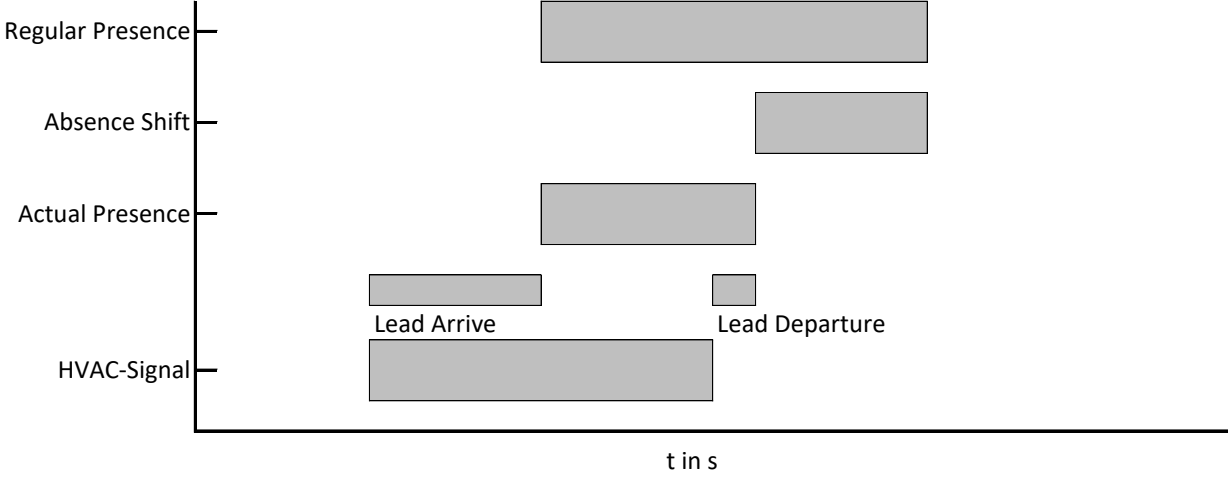

Timeline of Presence States and HVAC Activation

(50) Shifts > **Activated** **Upload DDF>>** **Download DDF>>**

(51) Rooms > Name Shifts

Microsoft Shifts

Slaves ArS,Ce [REDACTED]

TENANTID [REDACTED]

CLIENTID [REDACTED]